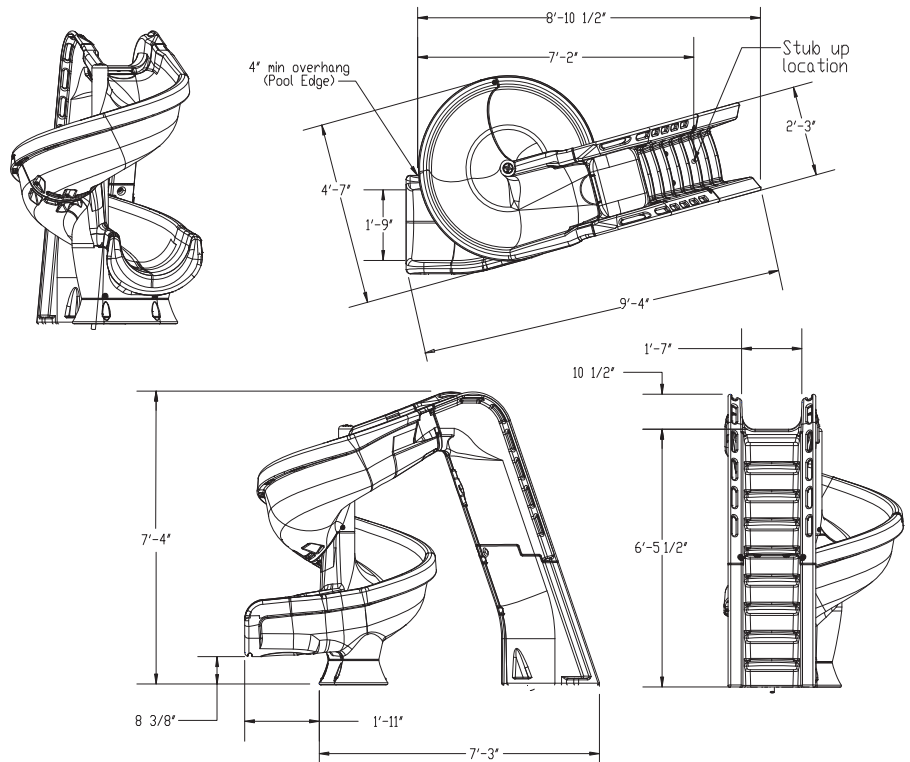

Flume Details

All S.R. Smith, LLC swimming pool slides fully comply with Consumer Products Safety Commission (CPSC) mandatory safety Standard for Swimming Pool Slides (16 CFR 1207) and are certified by independent third party testing labs. The installer or end-user is responsible for complying with local building codes for the location, installation, construction or assembly of these slides. S.R. Smith, LLC makes no representations that the location, installation, construction or assembly of its slides meet local building codes.